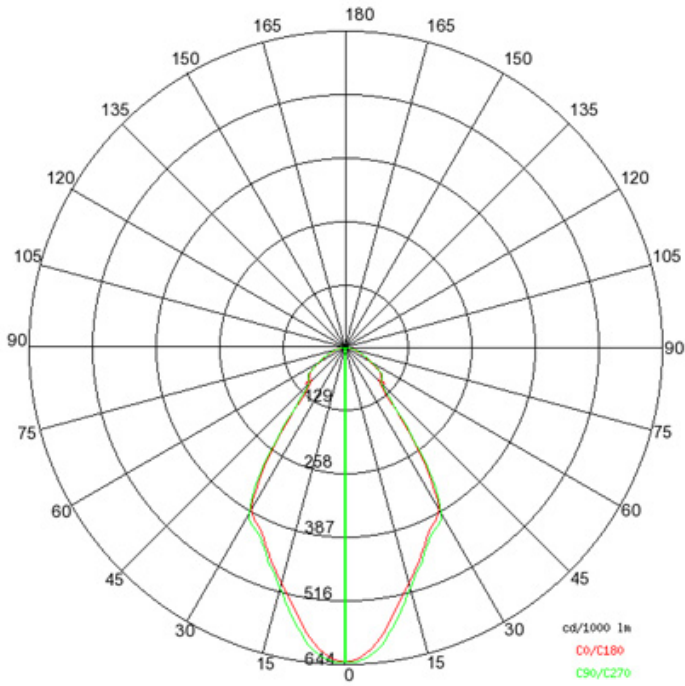

PROJECT	
TYPE	
SPECIFIER	
QUANTITY	
DATE